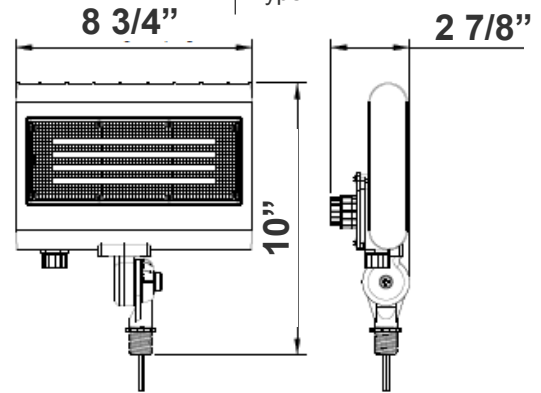

Project Name: _____

Note: _____

Type: _____

10"(H) x 8 3/4"(W) x 2 7/8"(D)

Features

- DLC Premium & LED High-Lumen Floor lights
- Solid State Lighting Technology for Long Life
- No Maintenance Needed and High-Efficiency
- 70,000 Hours Rated Life
- 7-Year Warranty
- Optic Lens Type: III
- Multi-CCT Power - The Switch is on the Bottom of the Fixture

Technical Specifications

Electrical:

- Voltage: 120~277V AC/50~60 Hz
- Wattage: 10W/ 15W/ 20W/ 30W
- Power Factor: >0.9
- Efficacy: 130 LPW

Mechanical:

- Die-cast Aluminum Housing with Powder Coat Finish (Dark Bronze and White Finish)
- LED: Philips Lumileds Luxeon 2835 High Flux LED
- Solid State Lighting technology for long life, no Maintenance needed and High-Efficiency
- High Conductive Aluminum LED Board
- 90° Adjustable 1/2" Knuckle Mount
- IP Rating: IP65
- Operating Temperature: -40°F to 104°F
- Suitable for Wet Locations