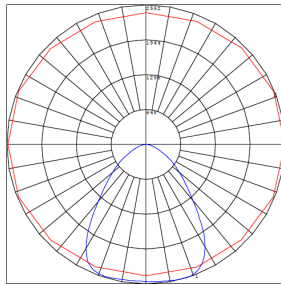

Phone: (877) 805-2252 | Fax: (877) 805-2252
www.westgatemfg.com | www.westgatecontrols.co

Photometrics: LFX-MD-15-50W-MCTP-KN-SV

BUG Rating: B3-U0-G1

Area 45'x 155' Mounting Height: 20'

Other Views:

Side View