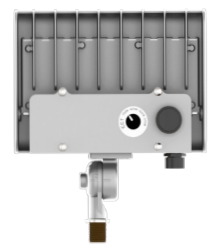

Back View

Performance Table: LFX-MD-15-50W-MCTP-KN-SV

MODEL NO.	Wattage	Voltage	Lumens	Color Temp.	BUG Rating	LPW	
LFX-MD-15-50W-MCTP-KN-SV	15W	120~277V	2000LM	3000K 4000K 5000K 5700K	B3-U0-G1	130	
			2100LM				
			2180LM				
			2180LM				
	20W		2550LM				
			2620LM				
			2700LM				
			2700LM				
	30W		3800LM				
			3990LM				
			4020LM				
			4020LM				
			6250LM				
			50W				6320LM
							6320LM
6350LM